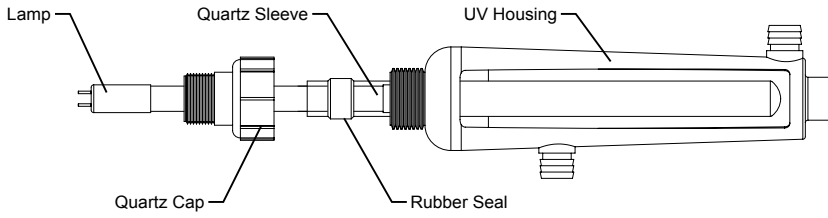

ADVANTAGE REPLACEMENT PARTS

THE ADVANTAGE UNITS

BARB X BARB

PARTS

A10003	Advantage 2000 Quartz Sleeve (8 Watt)
A10004	Advantage 2000+ Quartz Sleeve (15 Watt)
A20006	Advantage 2000 Lamp (8 Watt)
A20010	Advantage 2000+ Lamp (15 Watt)
A30013	Advantage 2000 Transformer (8 Watt)
A30017	Advantage 2000+ Transformer (15 Watt)
A40246	Barb, 1/2"
A40109	Davis Connector
A40002	Lamp End Connector
A40011	Clear Quartz Cap
A40004	Rubber Seal
A40113	Black Transformer Cap

HANGER

THE ADVANTAGE SERIES TRANSFORMER UV

Quartz Sleeve

	Part Number
Advantage 2000 Size 11 1/2"	A10003
Advantage 2000+ Size 11 1/2"	A10004

UV Lamps

	Part Number
Advantage 2000 Size 8 5/8"	A20006
Advantage 2000+ Size 8 5/8"	A20010