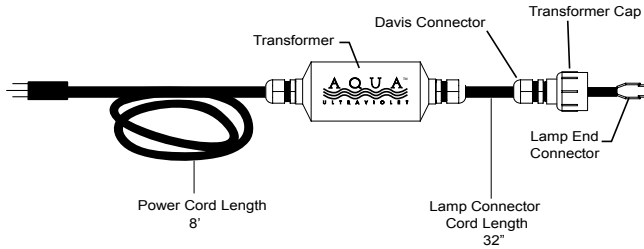

ADVANTAGE REPLACEMENT PARTS

THE ADVANTAGE UNITS

BARB X BARB

PARTS

A10003	Advantage 2000 Quartz Sleeve (8 Watt)
A10004	Advantage 2000+ Quartz Sleeve (15 Watt)
A20006	Advantage 2000 Lamp (8 Watt)
A20010	Advantage 2000+ Lamp (15 Watt)
A30013	Advantage 2000 Transformer (8 Watt)
A30017	Advantage 2000+ Transformer (15 Watt)
A40246	Barb, 1/2"
A40109	Davis Connector
A40002	Lamp End Connector
A40011	Clear Quartz Cap
A40004	Rubber Seal
A40113	Black Transformer Cap

HANGER

THE ADVANTAGE SERIES TRANSFORMER UV

Quartz Sleeve

	Part Number
Advantage 2000 Size 11 1/2"	A10003
Advantage 2000+ Size 11 1/2"	A10004

UV Lamps

	Part Number
Advantage 2000 Size 8 5/8"	A20006
Advantage 2000+ Size 8 5/8"	A20010