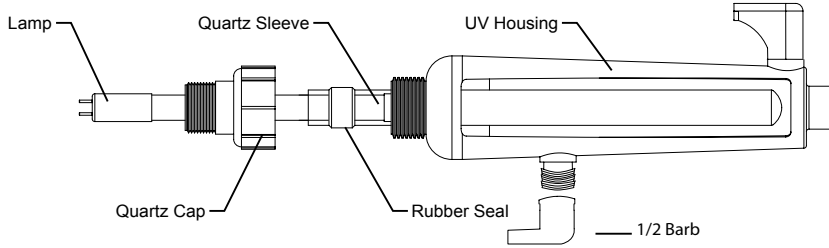

ADVANTAGE REPLACEMENT PARTS

THE ADVANTAGE UNITS

BARB X BARB

PARTS

A10003	Advantage 2000 Quartz Sleeve (8 Watt)
A10004	Advantage 2000+ Quartz Sleeve (15 Watt)
A20006	Advantage 2000 Lamp (8 Watt)
A20010	Advantage 2000+ Lamp (15 Watt)
A30013	Advantage 2000 Transformer (8 Watt)
A30017	Advantage 2000+ Transformer (15 Watt)
A40246	Barb, 1/2"
A40109	Davis Connector
A40002	Lamp End Connector
A40011	Clear Quartz Cap
A40004	Rubber Seal
A40113	Black Transformer Cap

HANGER

THE ADVANTAGE SERIES TRANSFORMER UV

Quartz Sleeve

	Part Number
Advantage 2000 Size 11 1/2"	A10003
Advantage 2000+ Size 11 1/2"	A10004

UV Lamps

	Part Number
Advantage 2000 Size 8 5/8"	A20006
Advantage 2000+ Size 8 5/8"	A20010